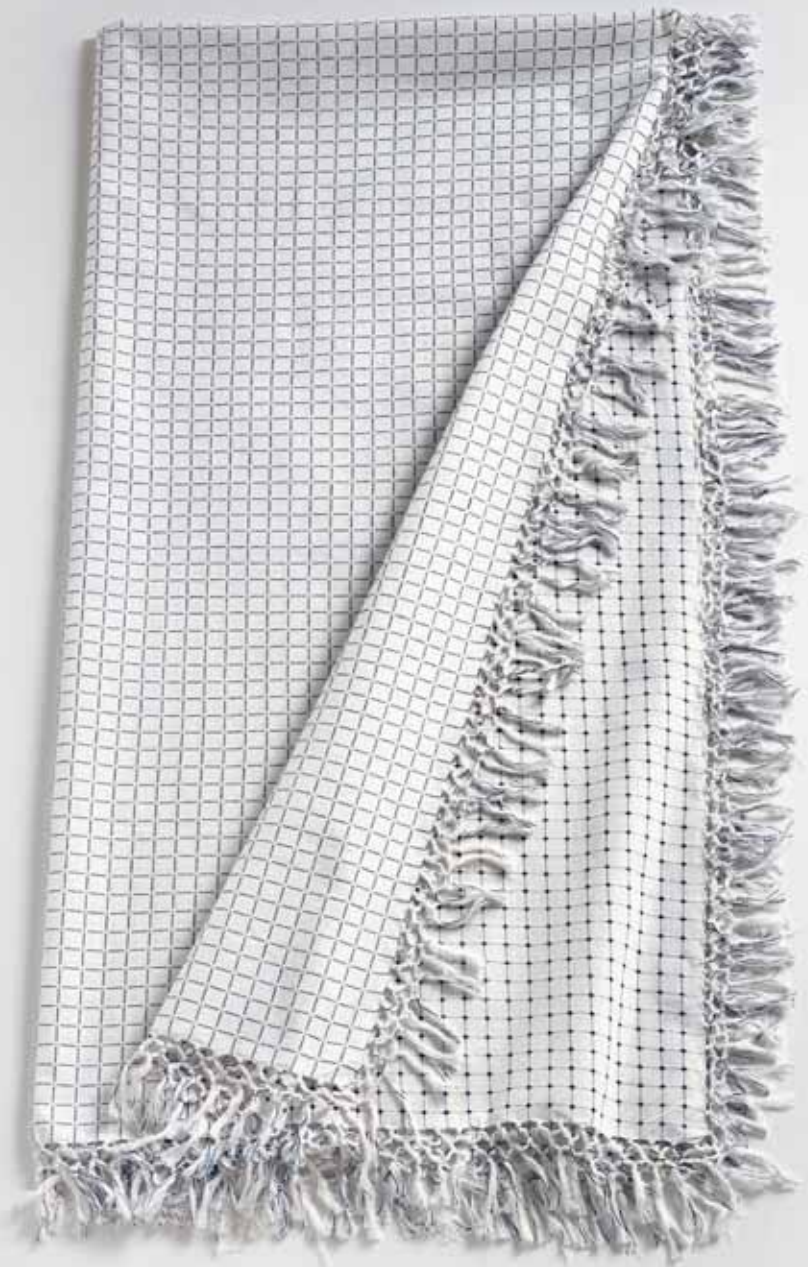

HAMMAM

Decorated bath towel white and blue cotton (W.100 D.200) by Paola Navone.